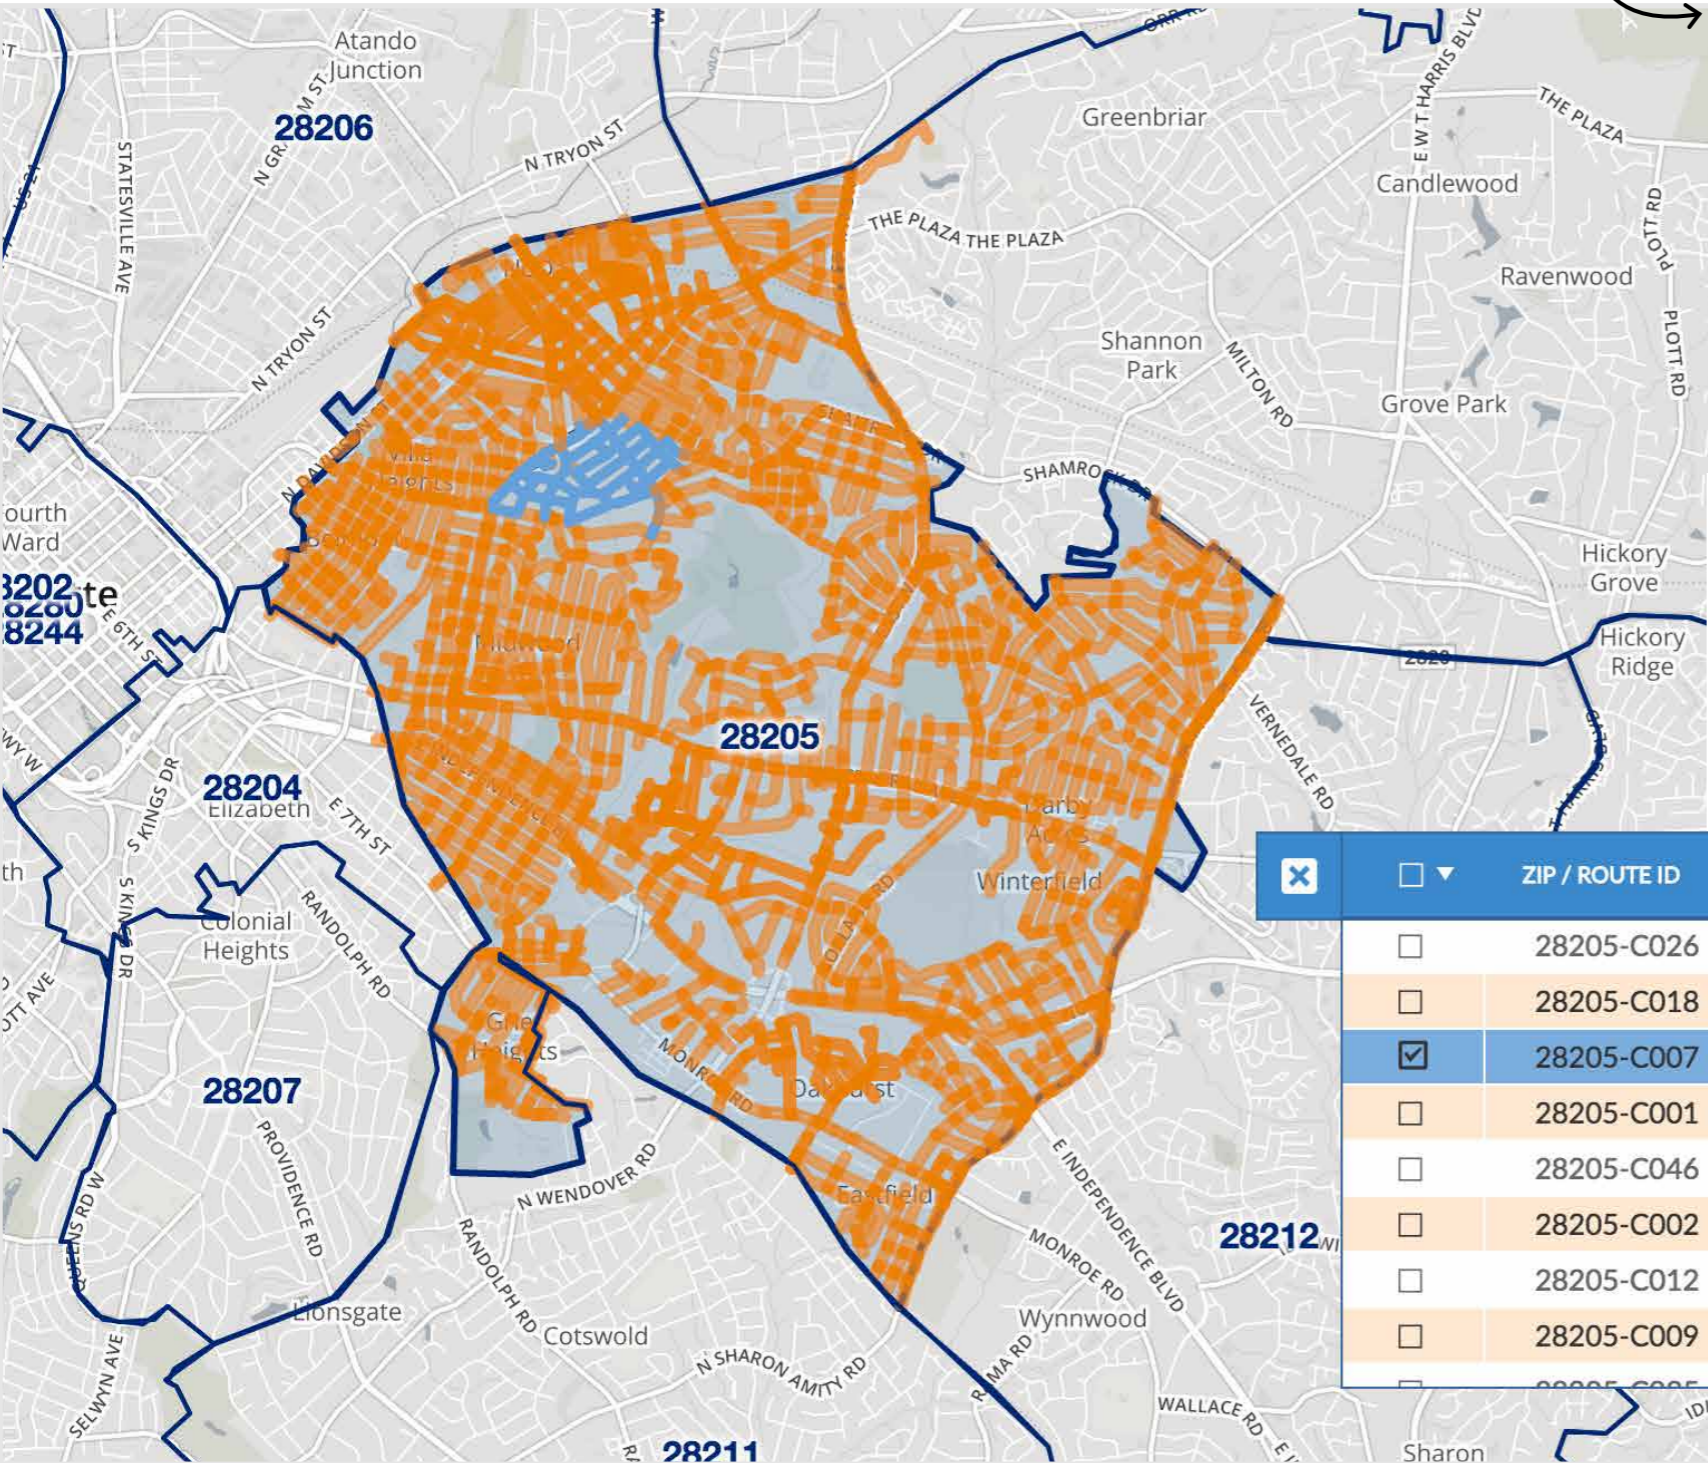

## Searching by ZIP Code

This method will populate the largest radius (20-30 miles) allowing the user to choose multiple ZIP Codes.

- Type in a ZIP Code and hit enter to get started.
- A thin, dark gray circle indicates the radius in which you can have your postcards sent.

**Unselected**  
**Selected**

Select a route on the map or by checking the box next to the carrier route code via List View.

Click to Expand

**EDDM** job specs

LIST VIEW

ROUTES: 1, BUSINESSES: 37, RESIDENTIAL: 456

■ **Unselected**  
■ **Selected**

- Select any route within the radius circle. Routes outside of the radius will require a separate set.
- The maximum amount of addresses for a single set is **25,000**.
- Once you reach the maximum amount, a red bar will appear at the top.

## Searching by City, State

Select routes within a given mile radius instead of ZIP Code with this method.

- Expand the radius by 1 to 5 miles from the searched city.