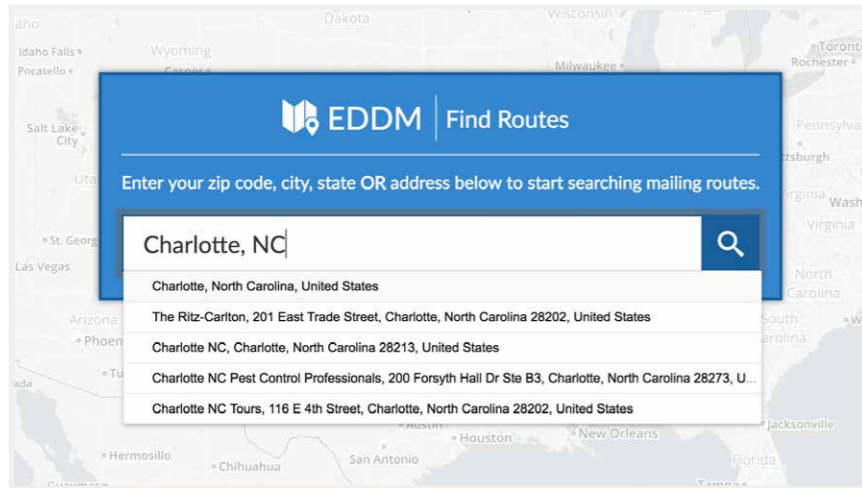

<input type="checkbox"/>	ZIP / ROUTE ID	BUSINESSES	RESIDENTIAL	TOTAL	MEDIAN INCOME
<input type="checkbox"/>	28205-C026	44	721	765	\$37,268
<input type="checkbox"/>	28205-C018	40	688	728	\$39,018
<input checked="" type="checkbox"/>	28205-C007	37	457	494	\$52,579
<input type="checkbox"/>	28205-C001	36	469	505	\$84,889
<input type="checkbox"/>	28205-C046	36	735	771	\$61,565
<input type="checkbox"/>	28205-C002	29	426	455	\$111,448
<input type="checkbox"/>	28205-C012	29	872	901	\$69,886
<input type="checkbox"/>	28205-C009	26	663	689	\$35,964

■ **Unselected**  
■ **Selected**

- Select any route within the radius circle. Routes outside of the radius will require a separate set.
- The maximum amount of addresses for a single set is **25,000**.
- Once you reach the maximum amount, a red bar will appear at the top.

## Searching by City, State

Select routes within a given mile radius instead of ZIP Code with this method.

- Expand the radius by 1 to 5 miles from the searched city.