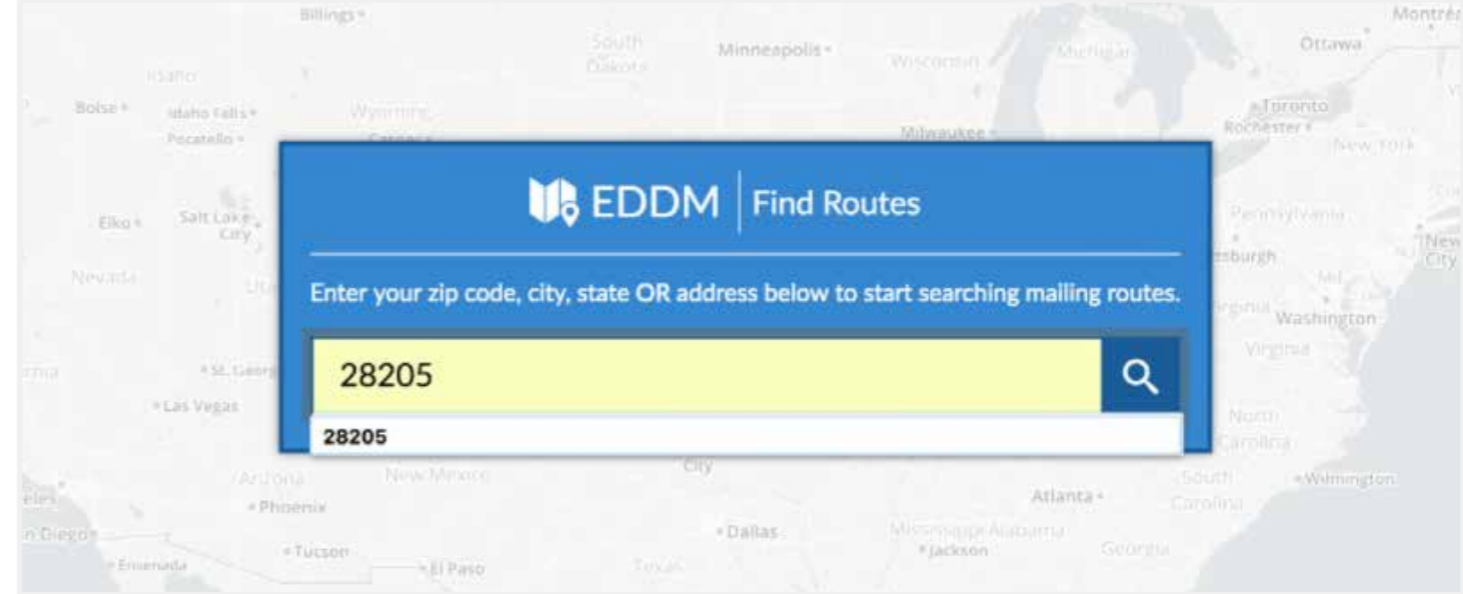

# FULL SERVICE EDDM<sup>®</sup> ROUTE SELECTION USER GUIDE

primoprint<sup>®</sup>

## Searching by ZIP Code

This method will populate the largest radius (20-30 miles) allowing the user to choose multiple ZIP Codes.

- Type in a ZIP Code and hit enter to get started.
- A thin, dark gray circle indicates the radius in which you can have your postcards sent.

■ **Unselected**  
■ **Selected**

- Select any route within the radius circle. Routes outside of the radius will require a separate set.
- The maximum amount of addresses for a single set is **25,000**.
- Once you reach the maximum amount, a red bar will appear at the top.

## Searching by City, State

Select routes within a given mile radius instead of ZIP Code with this method.

- Expand the radius by 1 to 5 miles from the searched city.