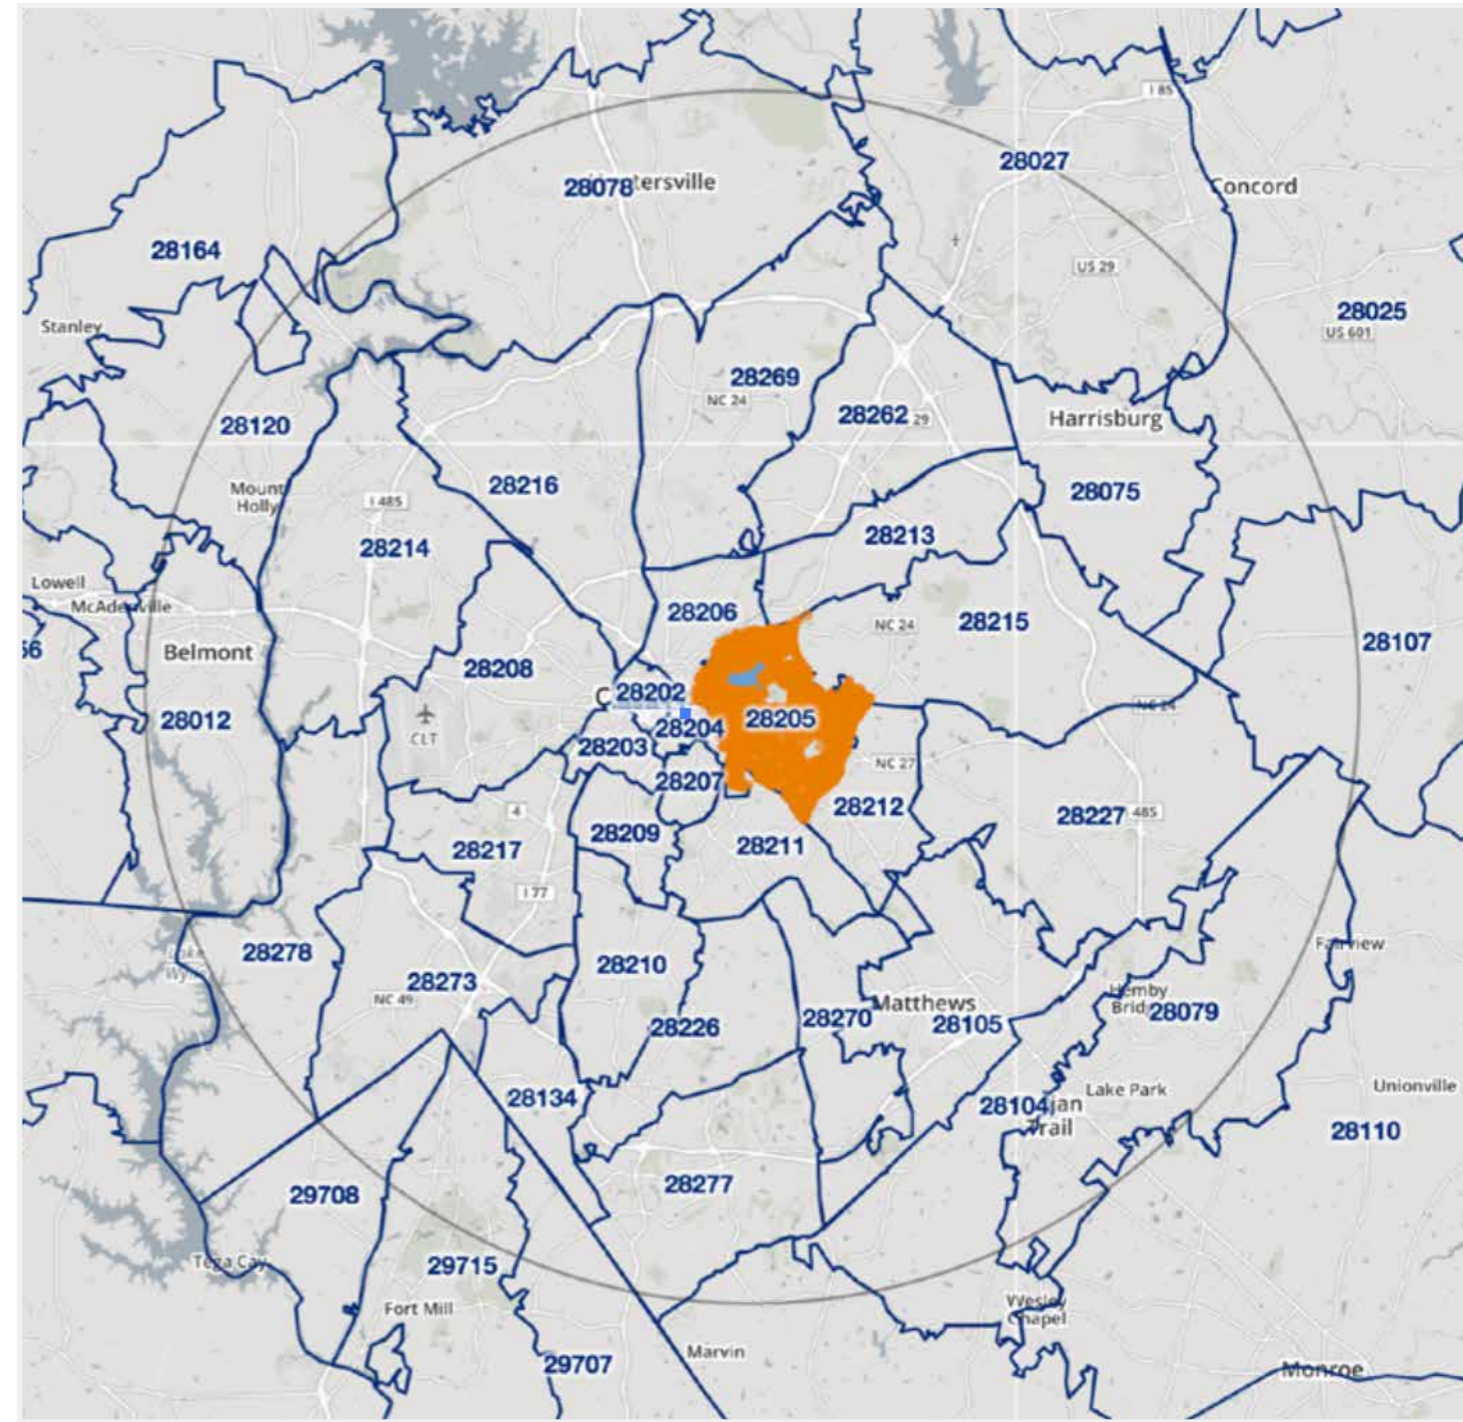

# MAPPING TOOL

## Searching by ZIP Code

This method will populate the largest radius (20-30 miles) allowing the user to choose multiple ZIP Codes.

- Type in a ZIP Code and hit enter to get started.
- A thin, dark gray circle indicates the radius in which you can have your postcards sent.

■ **Unselected**  
■ **Selected**

- Select any route within the radius circle. Routes outside of the radius will require a separate set.
- The maximum amount of addresses for a single set is **25,000**.
- Once you reach the maximum amount, a red bar will appear at the top.

## Searching by City, State

Select routes within a given mile radius instead of ZIP Code with this method.

- Expand the radius by 1 to 5 miles from the searched city.