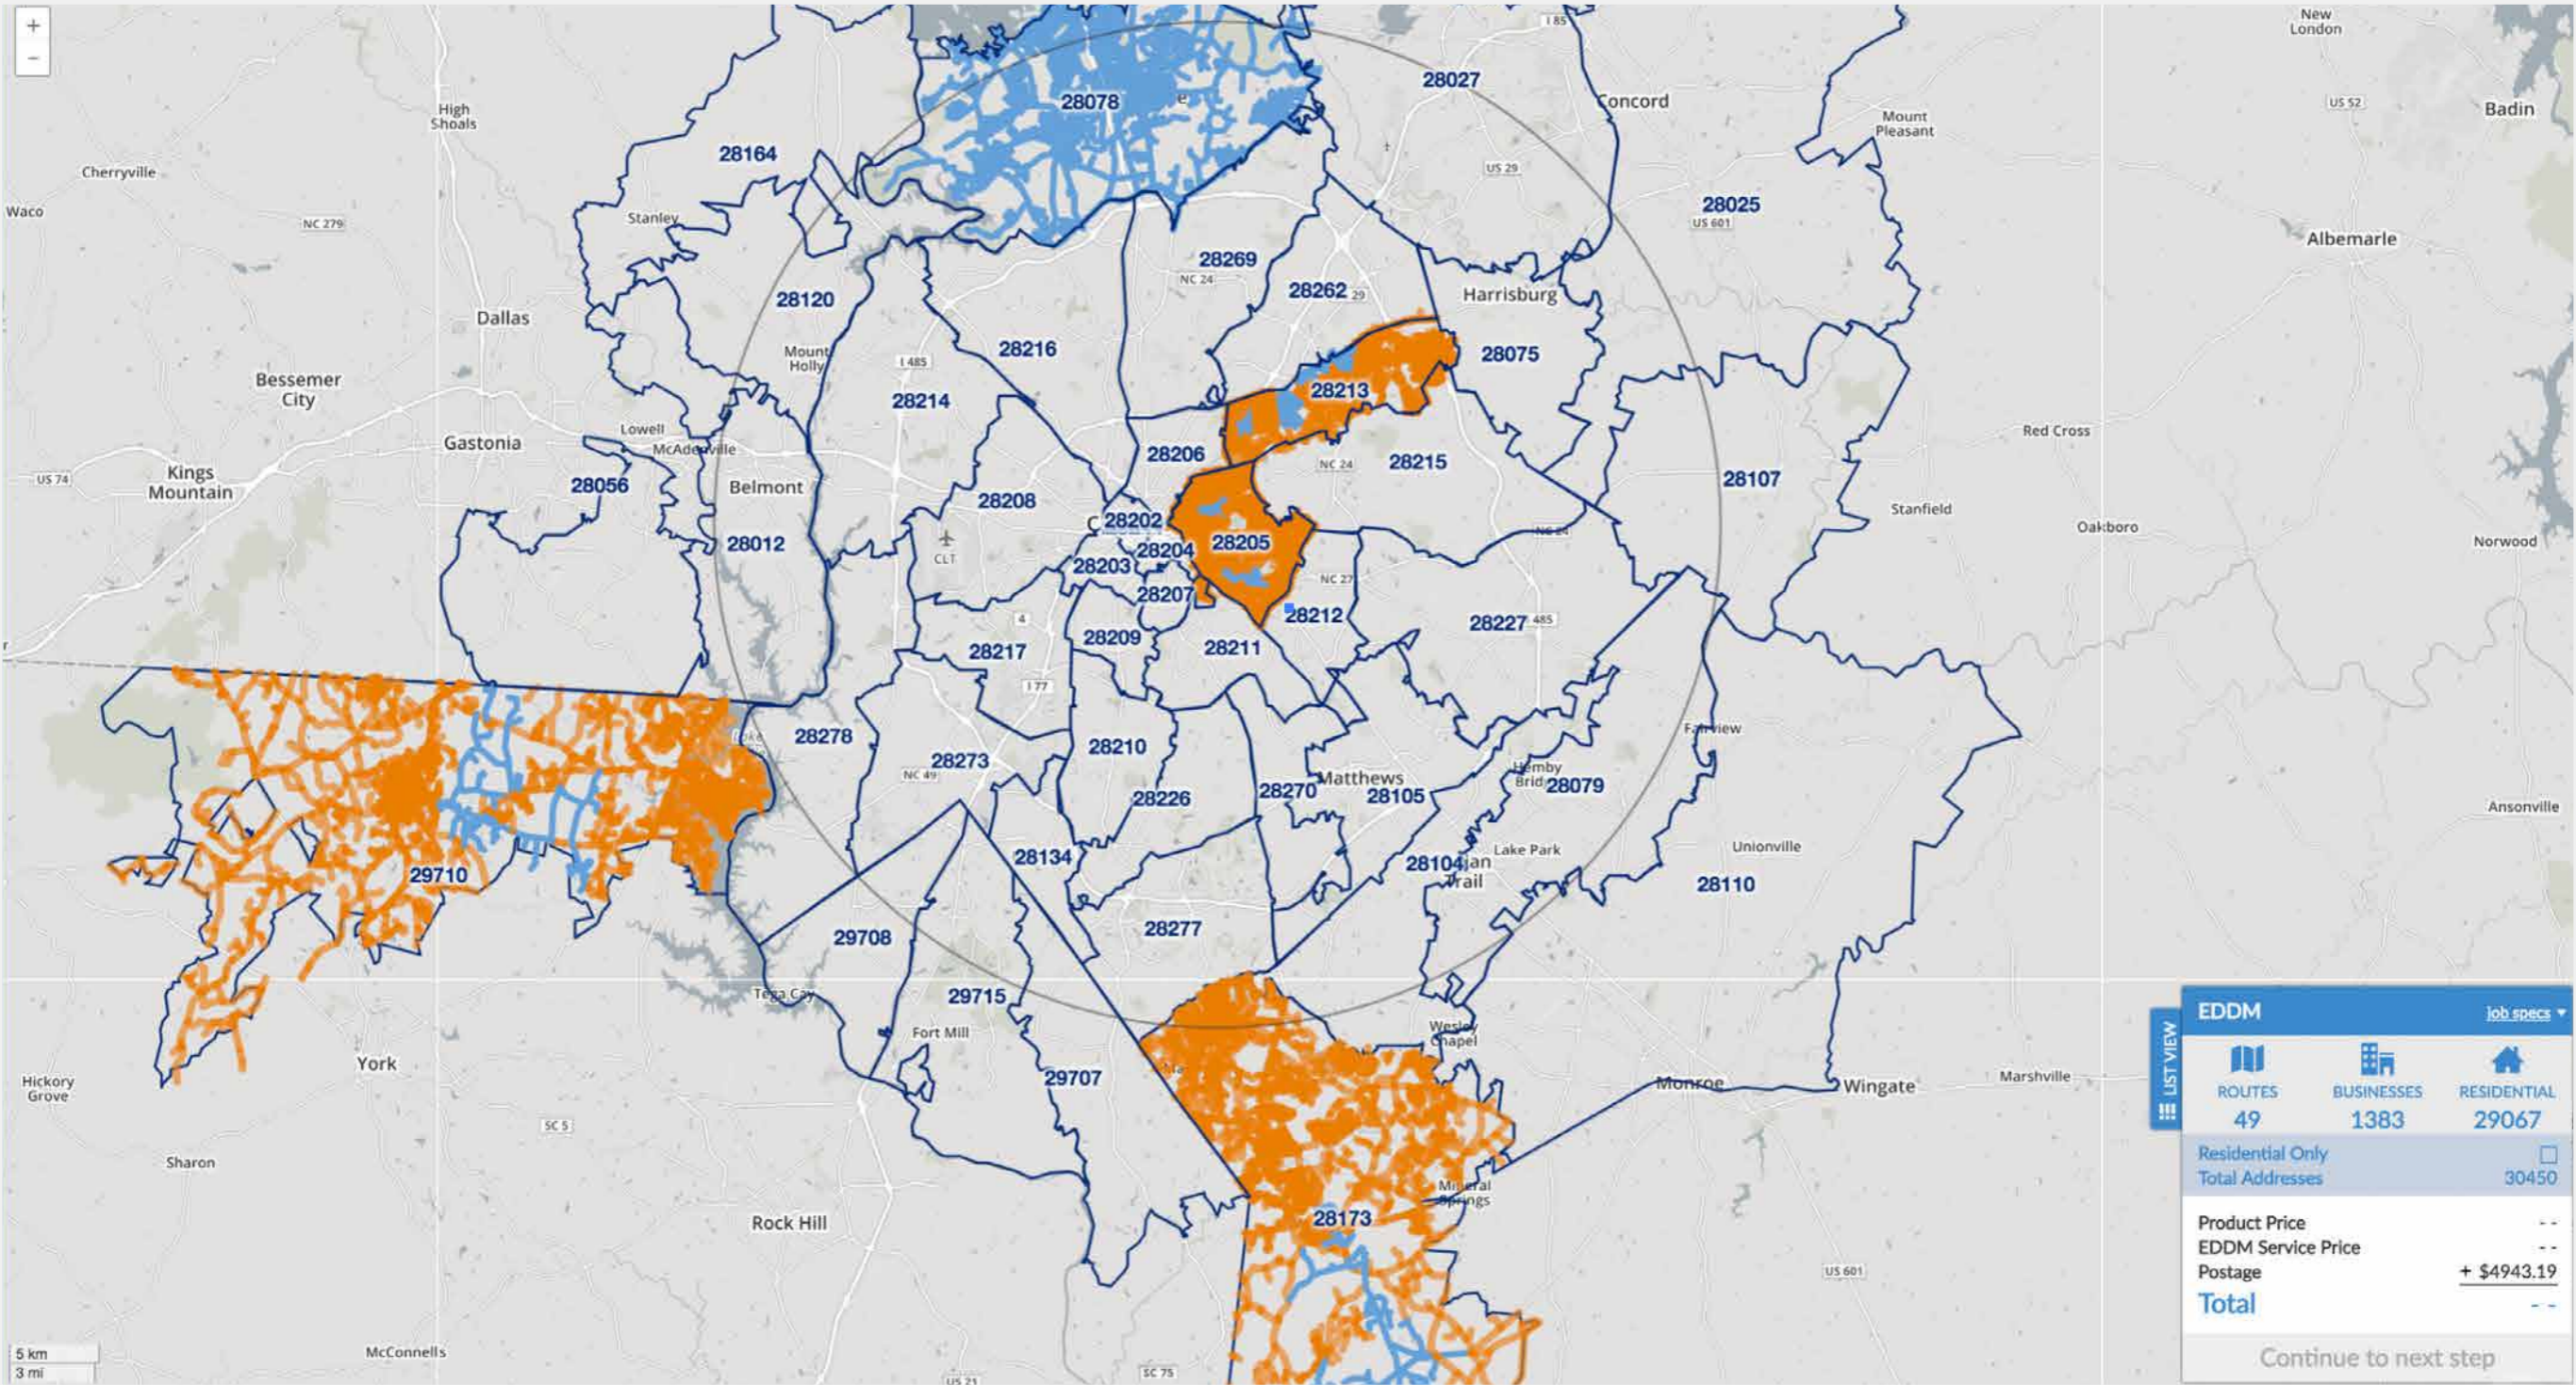

**Unselected**  
**Selected**

Select a route on the map or by checking the box next to the carrier route code via List View.

Click to Expand

**EDDM** job specs

LIST VIEW

ROUTES: 1, BUSINESSES: 37, RESIDENTIAL: 456

Residential Only   
Total Addresses: 493

Product Price: \$129.63  
EDDM Service Price: \$47.21  
Postage: + \$80.03  
**Total: \$256.87**

Continue to next step

List View shows route ID, number of business and residential addresses in that route, median income, etc.

■ **Unselected**  
■ **Selected**

- Select any route within the radius circle. Routes outside of the radius will require a separate set.
- The maximum amount of addresses for a single set is **25,000**.
- Once you reach the maximum amount, a red bar will appear at the top.

## Searching by City, State

Select routes within a given mile radius instead of ZIP Code with this method.

- Expand the radius by 1 to 5 miles from the searched city.